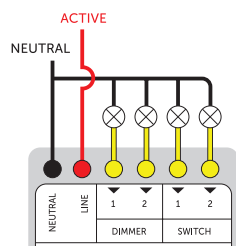

Multi Dimmer Switch

4 Button

DATA SHEET

Features

- Glass touch surface.
- Proximity sense touch pad illumination.
- Colour tuneable touch pads (RGBW).
- Slim magnetic glass fascia.
- Laser engraving option for icons and text.
- Ripple Smooth™ dimming technology.
- Fits standard Australian wall boxes and mounting accessories that use 84mm mounting centres.
- Trailing edge dimmer.
- Bluetooth mesh connectivity with each device acting as a repeater.
- Silverfish antenna technology.
- 2 year warranty.
- Touch dimming control.
  Press for on/off
  Hold for dimming
  Double press for full brightness
  Triple press for a timed fade to off.
- Real time energy usage in watts & dollars.
- Auto off timers.
- Automatic schedules.
- Power outage recovery.
- Night light on/off and auto dim.
- Multi way switching of other Zimi devices using Behaviour Link.
- Min and max dimming levels for increased compatibility without flicker.
- Voice control with your favourite voice assistant.*

Learn more at www.zimi.life

Specifications

Product Code	Colour	Description	Rating
SENMDS4	White	Senoa Multi Dimmer Switch 4 Button	230V~ 50Hz Max 10A Total
SENMDS4BK	Black		

Load Type per channel	Symbol	Dimmer rated load	Switch rated load
LED drivers & lamps		250W	230W
Incandescent		100W	5A
Fluorescent		×	2AX
Electronic transformers		×	2A
Standard iron core & toroidal transformers		×	2A
Small motors		×	M.20

Dimensions (mm)

Wiring Guide

Standards Approval:
AS/NZ60669.2.1 & AS/NZS CISPR15

Certification Number:
GMA-511367-EA

Download Zimi
Scan the code with your phone camera to download.

* Zimi Cloud Connect

Enjoy the complete experience of all your Zimi devices with full functionality, reliable connectivity and energy history.