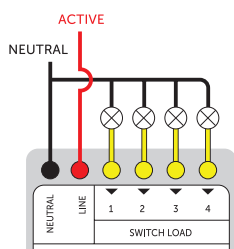

Multi Purpose Switch 4 Button

DATA SHEET

Features

- Glass touch surface.
- Proximity sense touch pad illumination.
- Colour tuneable touch pads (RGBW).
- Slim magnetic glass fascia.
- Laser engraving option for icons and text.
- Fits standard Australian wall boxes and mounting accessories that use 84mm mounting centres.
- Bluetooth mesh connectivity with each device acting as a repeater.
- Silverfish antenna technology.
- 2 year warranty.
- Real time energy usage in watts & dollars.
- Auto off timers.
- Automatic schedules.
- Power outage recovery.
- Night light on/off and auto dim.
- Multi way switching of other Zimi devices using Behaviour Link.
- Voice control with your favourite voice assistant.*

Learn more at www.zimi.life

Specifications

Product Code	Colour	Description	Rating
SENMPS4	White	Senoa Multi Purpose Switch 4 Button	230V~ 50Hz Max 10A Total
SENMPS4BK	Black		

Load Type per channel	Symbol	Switch rated load
LED drivers & lamps		230W
Incandescent		5A
Fluorescent		2AX
Electronic transformers		2A
Standard iron core & toroidal transformers		2A
Small motors		M.20

Dimensions (mm)

Wiring Guide

Standards Approval:
AS/NZ60669.2.1 & AS/NZS CISPR15

Certification Number:
GMA-511368-EA

Download Zimi
Scan the code with your phone camera to download.

* Zimi Cloud Connect

Enjoy the complete experience of all your Zimi devices with full functionality, reliable connectivity and energy history.

zimi 14 Millennium Circuit, Helensvale, QLD 4212 Australia. www.zimi.life

Need help? email support@zimi.life
visit <https://support.zimi.life>