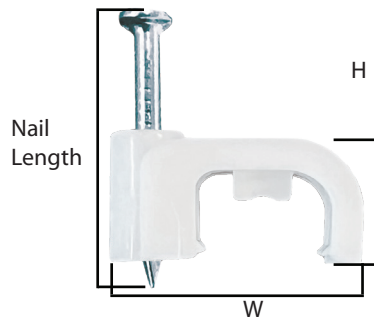

HYCCF5
HYCCF7
HYCCF10
HYCCF10B
HYCCF12
HYCCF12B
HYCCF13
HYCCF15
HYCCF15B

*See current catalogue for further detail

Hyena Cable Clips

Features & Benefits:

- Hardened Steel Nails, Zinc Plated
- Robust Construction
- HYCCF10, HYCCF12 & HYCCF15 available in bulk qty 5,000 (HYCCF10B, HYCCF12B & HYCCF15B)

Specifications:

- Material: Clip- high-density HDPE; Nail - Zinc plated hardened steel
- Range: Round
- Range: Flat
- Length: 5mm, 7mm, 10mm, 12mm, 13mm, 15mm
- Colour: White

Product Application:

- HYCCF5 - Suits Bell Wire & Speaker Cable
- HYCCF7 - Suits Bell Wire, Speaker Cable & 1mm² Two Core Flat Cable
- HYCCF10 - Suits 1 to 1.5mm² Two Core & Earth TPS Cable
- HYCCF12 - Suits 2.5mm² Two Core & Earth TPS Cable
- HYCCF13 - Suits 2.5mm² Two Core & Earth TPS Cable
- HYCCF15 - Suits 4 to 6mm² Two Core & Earth TPS Cable

Catalogue Number	Size (mm)	W (mm)	H (mm)	Nail Length (mm)
HYCCF5	5	5.6	5.7	Ø2x26
HYCCF7	7	5.4	7.1	Ø2x26
HYCCF10	10	8.4	8.5	Ø2x26
HYCCF12	12	12.2	10.1	Ø2x26
HYCCF13	13	11.4	9.7	Ø2x26
HYCCF15	15	11.8	10.9	Ø2x26

Catalogue Number	Description
HYCCF5	Cable Clips Flat 5mm White Bucket with 500 pcs Suits Bell Wire or Speaker Cable
HYCCF7	Cable Clips Flat 7mm White Bucket with 500 pcs Suits Bell Wire or Speaker Cable or 1mm ² Two Core Flat Cable
HYCCF10	Cable Clips Flat 10mm White Bucket with 500 pcs Suits 1-1.5mm ² Two Core & Earth TPS Cable
HYCCF10B	Cable Clips Flat 10mm Bulk White Bucket with 500 pcs Suits 1 to 1.5mm ² Two Core & Earth TPS Cable
HYCCF12	Cable Clips Flat 12mm White Bucket with 500 pcs Suits 2.5mm ² Two Core & Earth TPS Cable
HYCCF12B	Cable Clips Flat 12mm Bulk White Bucket with 500 pcs Suits 2.5mm ² Two Core & Earth TPS Cable
HYCCF13	Cable Clips Flat 13mm White Bucket with 500 pcs Suits 2.5mm ² Two Core & Earth TPS Cable
HYCCF15	Cable Clips Flat 15mm White Bucket with 500 pcs Suits 4 to 6mm ² Two Core & Earth TPS Cable
HYCCF15B	Cable Clips Flat 15mm Bucket with 5000 pcs Suits 4 to 6mm ² Two Core & Earth TPS Cable