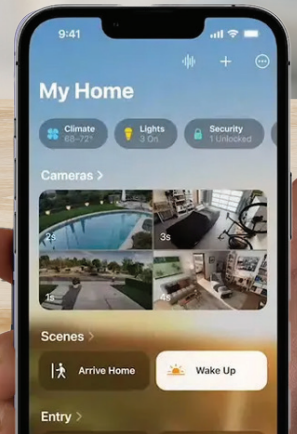

# Matter Connect by Zimi. Bigger than ever.

Connect your Senoa and Powermesh smart device to Apple Home and Samsung SmartThings with Zimi's Matter Connect.

Simply plug-in, pair with Zimi\* and then add Zimi to these globally recognised smart home apps. Matter is the new global standard for reliable, secure connectivity that allows smart devices to work seamlessly together.

Now part of this global standard, enjoy a totally integrated smart home experience on your preferred platform with Zimi Matter Connect.

ZMC Zimi Matter Connect works with your platform of choice.

\*Requires Zimi ZCD Cloud Connect