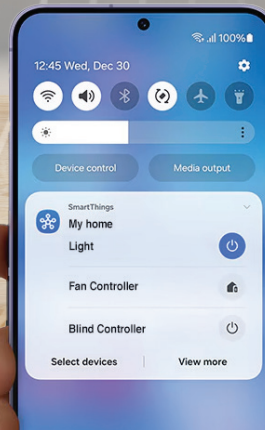

# Matter Connect by Zimi. Bigger than ever.

Connect your Senoa and Powermesh smart device to Apple Home and Samsung SmartThings with Zimi's Matter Connect.

Simply plug-in, pair with Zimi\* and then add Zimi to these globally recognised smart home apps. Matter is the new global standard for reliable, secure connectivity that allows smart devices to work seamlessly together.

Now part of this global standard, enjoy a totally integrated smart home experience on your preferred platform with Zimi Matter Connect.

ZMC Zimi Matter Connect works with your platform of choice.

\*Requires Zimi ZCD Cloud Connect