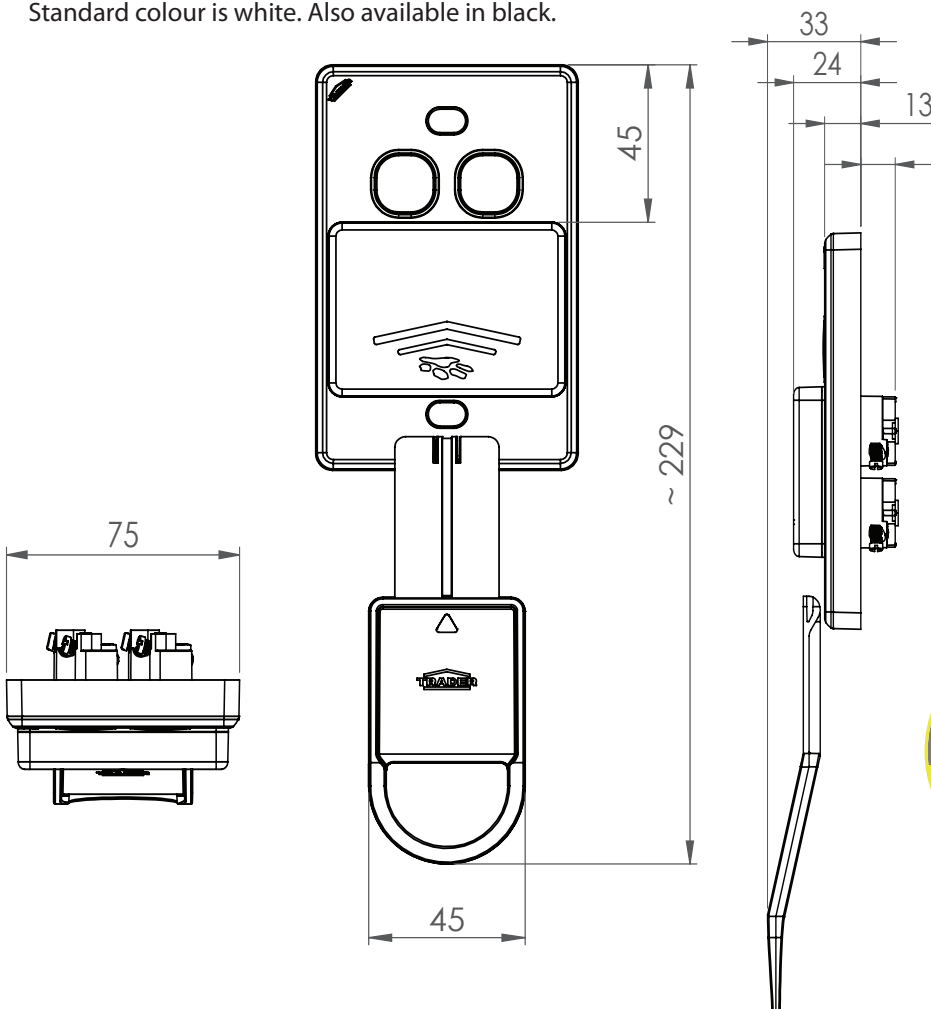

PUMA ™

4 Switch Key Tag Puma Switch Vertical 6 Gang Grid with 4 Switch Key Tag

- Hospitality/Occupancy key tag access switch plate.
- Rated 16A/10AX per switch mechanism (4 in plate).
- 2 additional blank apertures for retrofitting additional switches or neon indicators where necessary.
- Ideal for use in hotels, site building access and other areas where the use of facilities needs to be controlled.
- 84mm mounting.
- Developed in the robust Puma Vandal Proof Series.
- Wall plate overall height 24mm or 33mm with key inserted.
- Requires 120mm below the wall plate to allow the key to be inserted.
- Standard colour is white. Also available in black.

PUSWV6GKT4

PUSWKT

PUSWV6GKT4BK

PUSWKTBK

VANDALPROOF FEATURES