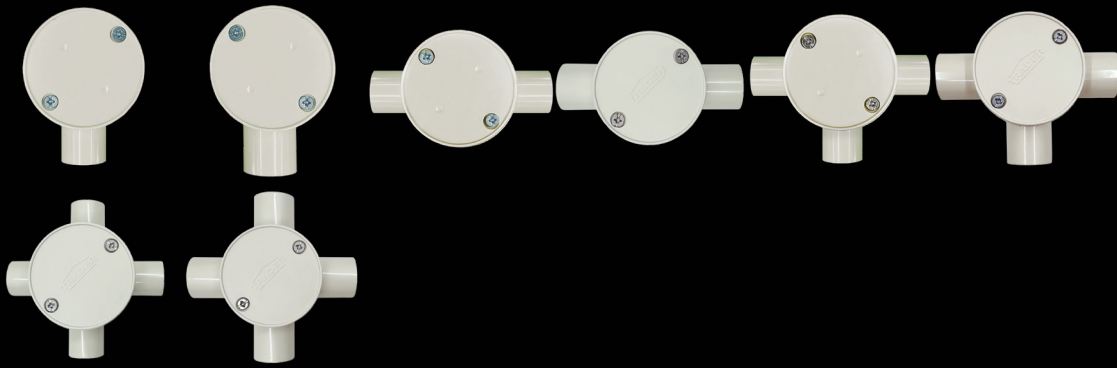

Reducer Threaded

CBRT2520	Reducer Threaded 25mm to 20mm PVC Grey
CBRT3225	Reducer Threaded 32mm to 25mm PVC Grey
CBRT4032	Reducer Threaded 40mm to 32mm PVC Grey

Adaptor Plain to Screwed

CBAPS20L	Adaptor Plain to Screwed 20mm with Lock Ring PVC Grey
CBAPS25L	Adaptor Plain to Screwed 25mm with Lock Ring PVC Grey
CBAPS32L	Adaptor Plain to Screwed 32mm with Lock Ring PVC Grey
CBAPS40L	Adaptor Plain to Screwed 40mm with Lock Ring PVC Grey

Gland Straight

CBGSCC20L	Gland Straight 20mm for Corrugated Conduit with Lock Ring PVC Grey
CBGSCC25L	Gland Straight 25mm for Corrugated Conduit with Lock Ring PVC Grey

Bend

CBB90HD25	Bend Large Sweep 90 Degrees 25mm 135 Radius Heavy Duty PVC Orange
CBB90HD32	Bend Large Sweep 90 Degrees 32mm 180 Radius Heavy Duty PVC Orange
CBB90HD2065	Bend Standard 90 Degrees 20mm 65 Radius Heavy Duty PVC Grey
CBB90HD2580	Bend Standard 90 Degrees 25mm 80 Radius Heavy Duty PVC Grey
CBB90HD32110	Bend Standard 90 Degrees 32mm 110 Radius Heavy Duty PVC Grey

Elbow

CBE90HD2045	Elbow 90 Degrees 20mm 45 Radius Heavy Duty PVC Grey
CBE90HD2555	Elbow 90 Degrees 25mm 55 Radius Heavy Duty PVC Grey

Inspection Tee

CBIT20	Inspection Tee 20mm PVC Grey
CBIT25	Inspection Tee 25mm PVC Grey

Junction Box

CBJBR1HD20	Junction Box Round 1 Way 20mm Shallow Heavy Duty PVC Grey
CBJBR1HD25	Junction Box Round 1 Way 25mm Shallow Heavy Duty PVC Grey
CBJBR2HD20	Junction Box Round 2 Way Through 20mm Shallow Heavy Duty PVC Grey
CBJBR2HD25	Junction Box Round 2 Way 25mm Shallow Heavy Duty PVC Grey
CBJBR3HD20	Junction Box Round 3 Way 20mm Shallow Heavy Duty PVC Grey
CBJBR3HD25	Junction Box Round 3 Way 25mm Shallow Heavy Duty PVC Grey
CBJBR4HD20	Junction Box Round 4 Way 20mm Shallow Heavy Duty PVC Grey
CBJBR4HD25	Junction Box Round 4 Way 25mm Shallow Heavy Duty PVC Grey